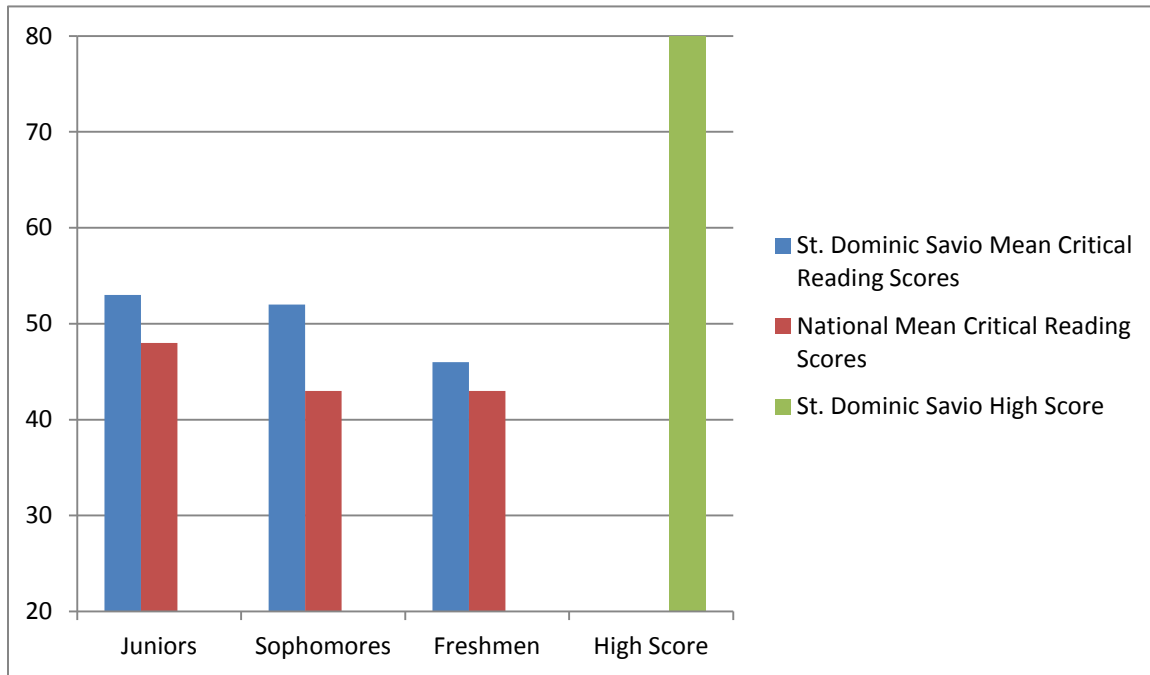

PSAT Mean Critical Reading Score Comparisons