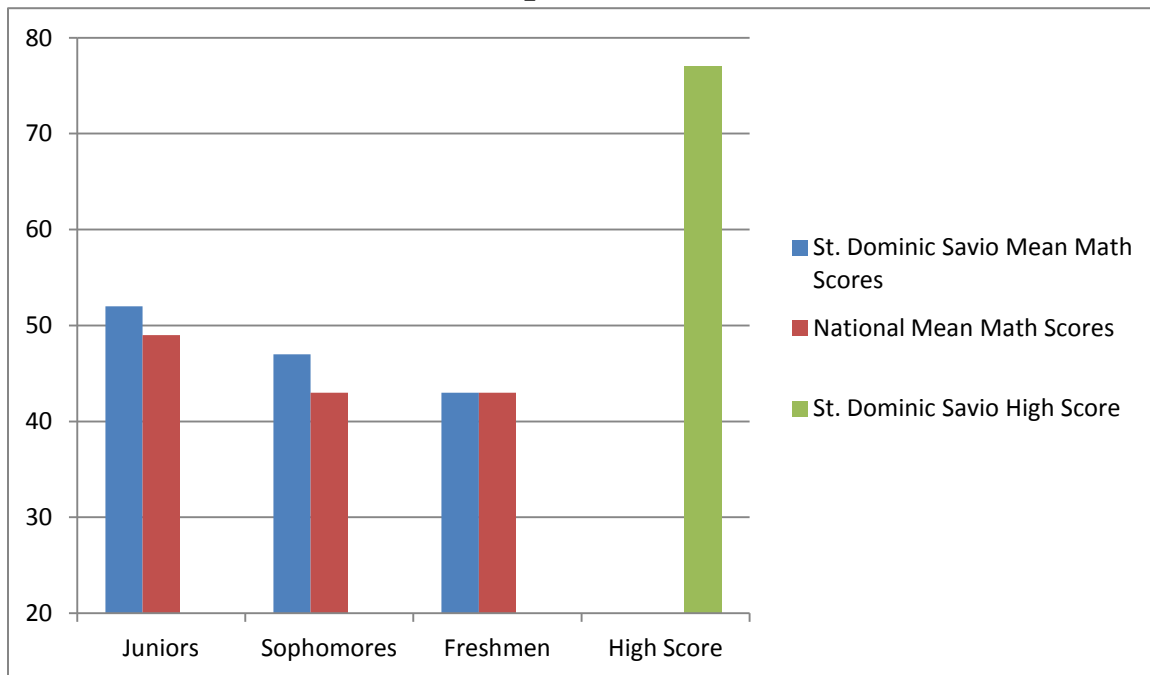

PSAT Mean Math Score Comparisons