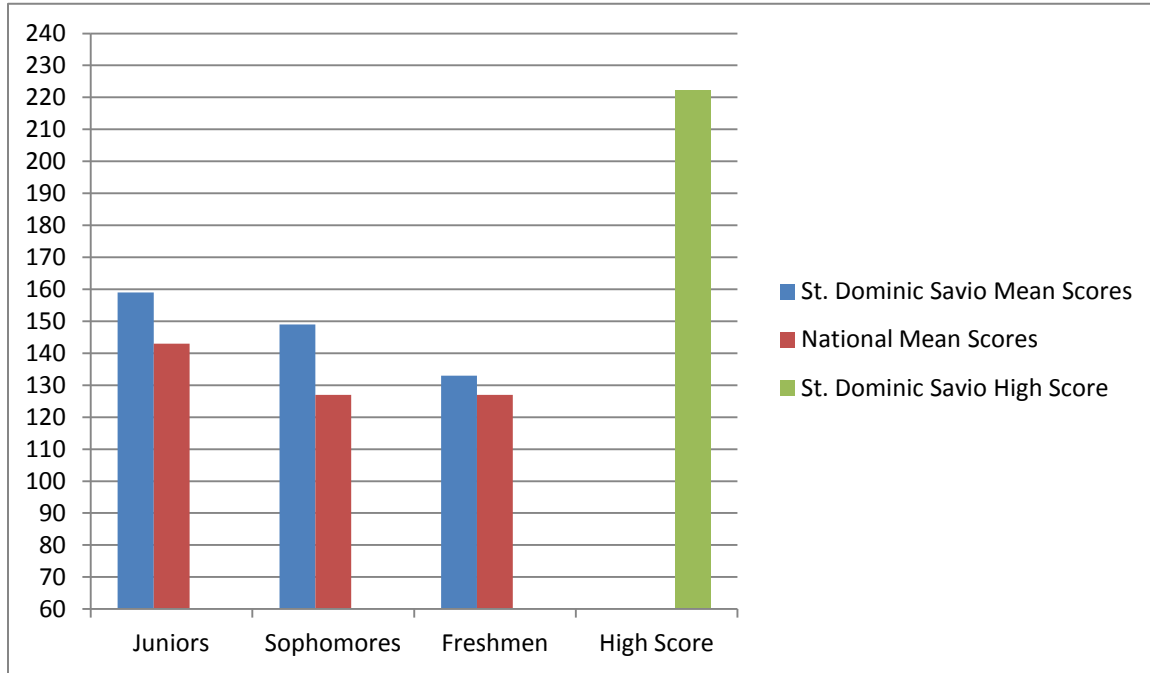

St. Dominic Savio/National PSAT Score Comparisons

Mean Scores: The College Board does not report freshmen mean scores; therefore, freshmen scores are compared with sophomores.

PSAT Mean Score Comparison