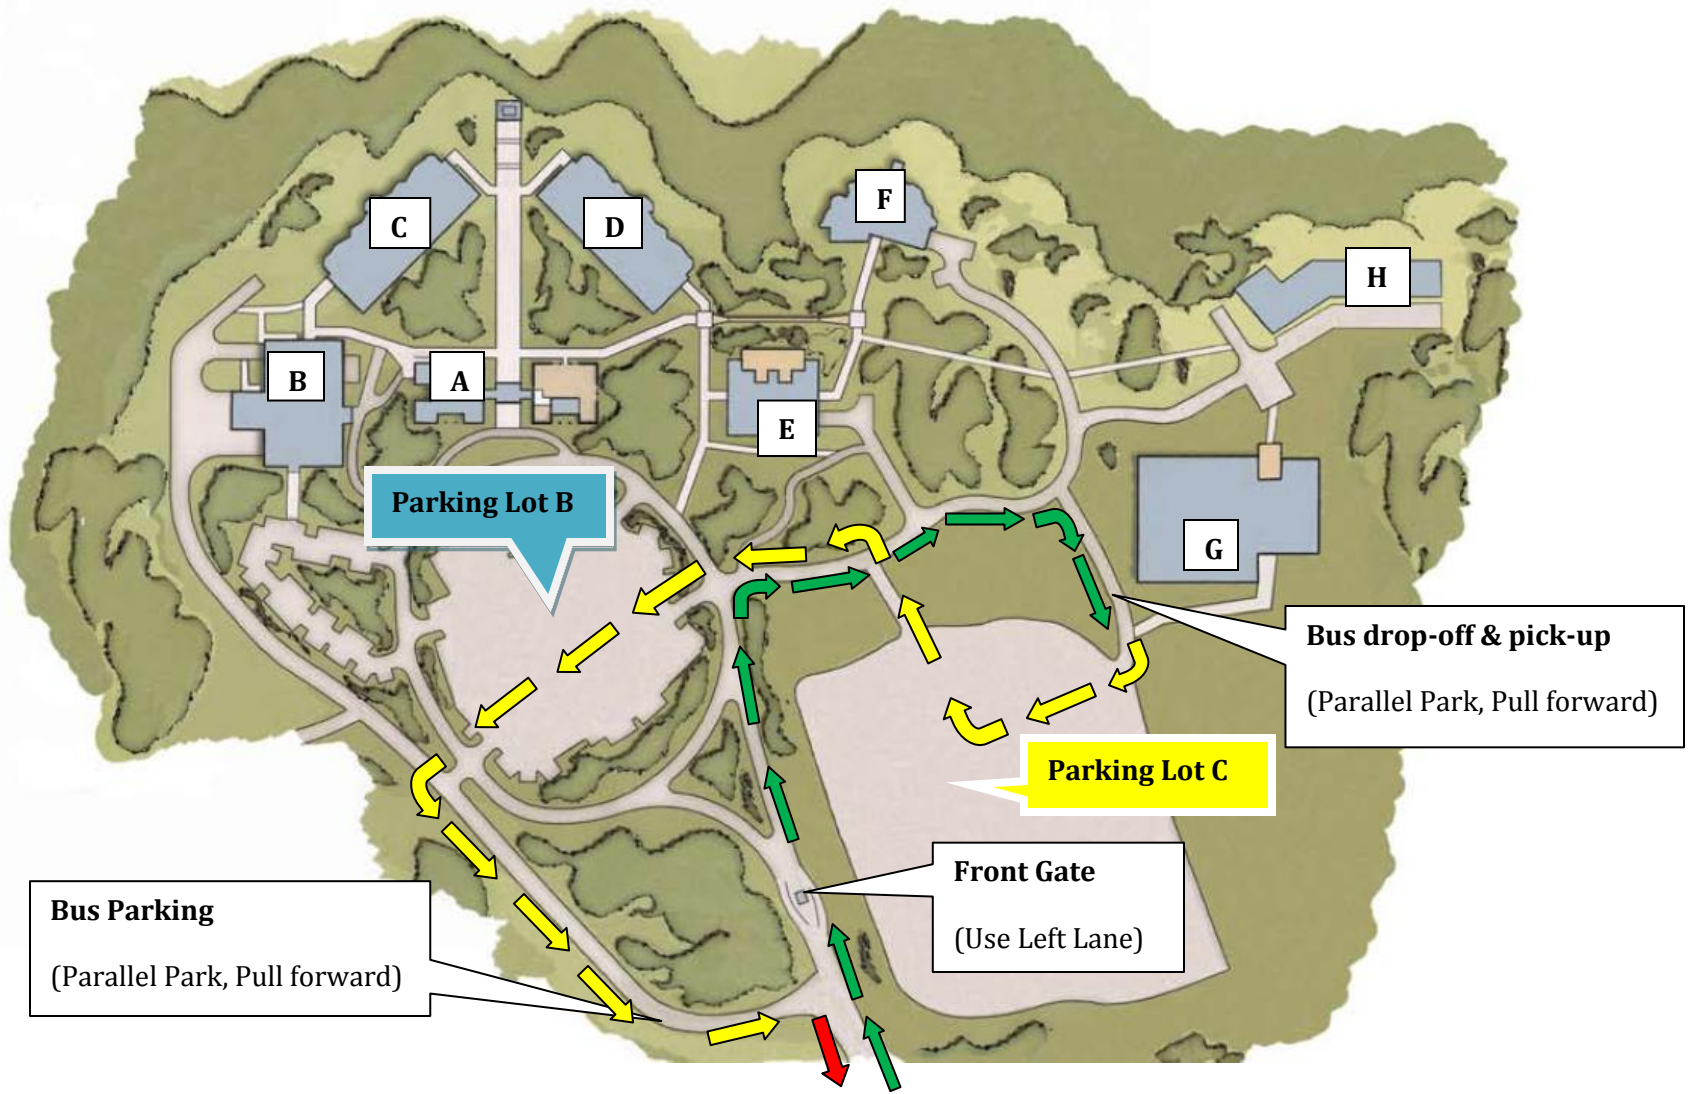

# Concordia University Texas

**Stay right** while dropping off or picking up.

**Stay right** while parked.

**One way bus route** for drop-off and pick-up

Enter/drop-off= 

Park= 

Exit= 

**USE ONLY THE LEFT LANE AT FRONT GATE**

**15 MPH speed limit on campus**

**Campus security: 512.313.3311**

**Campus police: 512.313.4041**

Campus located 5 miles west of US 183 on RR 620, 2 miles East of RM 2222. Turn at the Concordia University Drive traffic light.